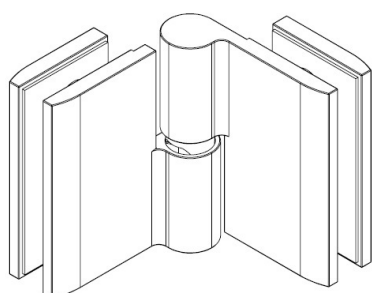

PRODUCT SHEET

Description:

Shower Hinge "Jaro" Up/Down, Black Finish, 180DG, Left, Glass/Glass, 6-8mm Glass Thickness, \varnothing 14mm Drilling,, All Brass Material

Item number:

15.23.125-4

Units	Box	Carton	HS Code	Barcode
Pcs.	1	20	8302100090	
				5704866509466