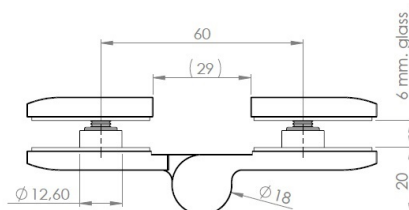

PRODUCT SHEET

Description:

Shower Hinge "Jaro" Up/Down, Black Finish, 180DG, Left, Glass/Glass, 6-8mm Glass Thickness, \varnothing 14mm Drilling,, All Brass Material

Item number:

15.23.125-4

Units	Box	Carton	HS Code	Barcode
Pcs.	1	20	8302100090	
				5704866509466