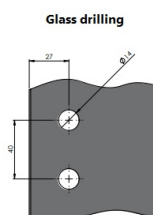

PRODUCT SHEET

Description:

Shower Hinge "Jaro" Up/Down, Black Finish, 180DG, Left, Glass/Glass, 6-8mm Glass Thickness, \varnothing 14mm Drilling,, All Brass Material

Item number:

15.23.125-4

Units	Box	Carton	HS Code	Barcode
Pcs.	1	20	8302100090	
				5704866509466